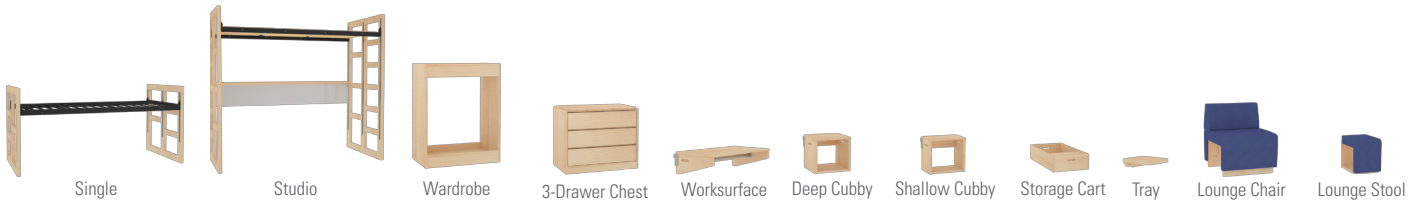

- Solid hardwood post and rails.
- Height adjustable bed deck. One-piece fully captured pin channel provides eight different bed deck heights with tool-free adjustment.
- Beds can bunk and loft without tools.
- Accessories available - Finished Cap Kit, Decorative rail, Guard rail, Ladder and Talon Shelves
- Can be configured with Essix, Maxwell, RH Series and Solo Casegoods.
- Shown: Breton Bed, Essix Desk

ESSIX

More products available

Post

Bar Pull

Student-inspired furniture designed to maximize storage, support technology and provide an at-home, contemporary look.

- Hardwood veneer plywood or laminate with engineered wood core, aluminum posts.
- Height adjustable bed deck. One-piece fully captured pin channel provides seven different bed deck heights with tool-free adjustment.
- Beds can bunk and loft without tools.
- Accessories available - Decorative rail, Guard Rail, Ladder and Talon Shelves
- Casgood accessories available - Tack Board, Task Light, Hasp Lock, Low-profile Casters, Power
- Shown: Essix Bed, Essix Desk, Essix Stackers

- Exposed multi-ply core with maple or oak veneer finish.
- Single or Studio bed heights.
- Height adjustable bed deck. One-piece pin channel allows bed deck to be supported at 19 or 7 different heights with tool-free adjustment.
- Accessories available - Guard Rail, Tray, Hanging Tackable Panel and Tackable Inserts
- Shown: Evolve Studio and Single Beds, Wardrobes stacked on 3-Drawer Chests, Cubbies, Tackable Inserts and Evolve Lounge Chair and Stool